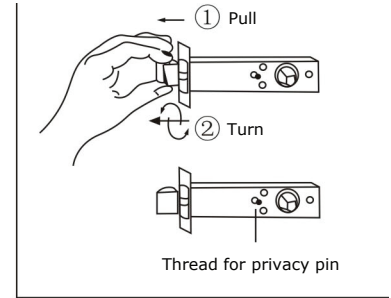

DIAGRAM

TEMPLATE

Suitable for door thickness: 1-3/8" (35mm) to 1-3/4" (45mm)