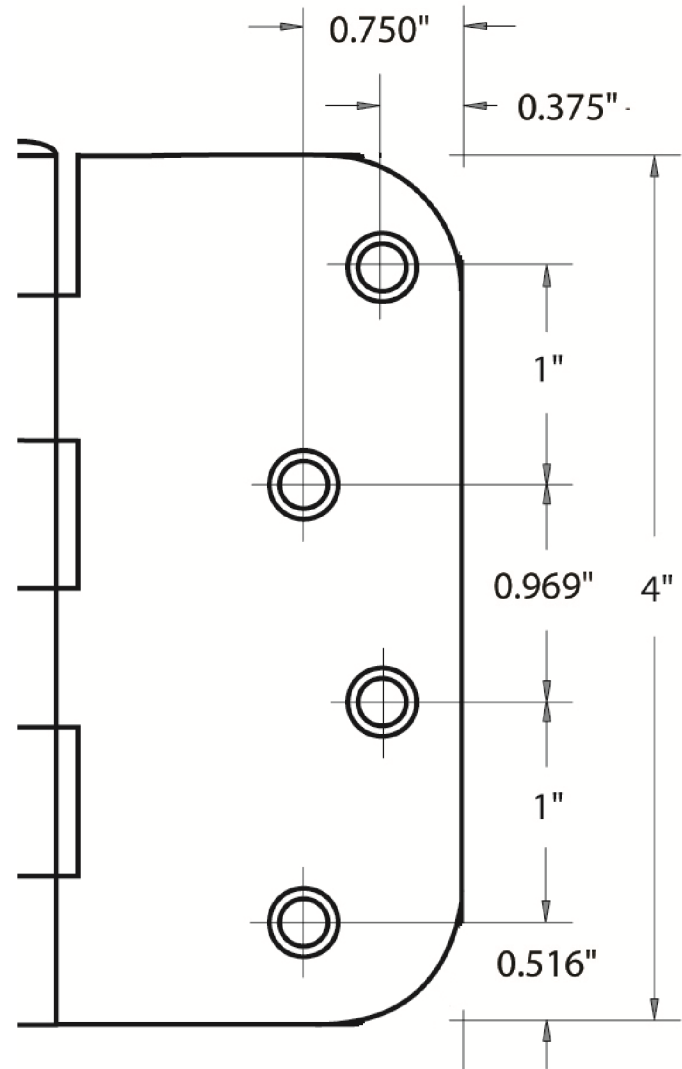

Philadelphia Hardware Group – www.philihardware.com
 6590 Top Gun St., San Diego, CA. 92121 Tel: 800-545-2309 Fax: 800-828-0988

Revision Date: Apr. 2016
Drawing is not to scale.

Template – Advantage Hinge
 4" x 5/8R Residential Hinge – BB – RH75

All Dimensions are in inches.

Finish	BB	BB – NRP
US4	RH7504	RH7504NRP
US3	RH7503	RH7503NRP
US26	RH7507	RH7507NRP
US26D	RH7506	RH7506NRP
US15	RH7515	RH7515NRP
US10B	RH7510	RH7510NRP

SAN DIEGO

CHICAGO

ATLANTA