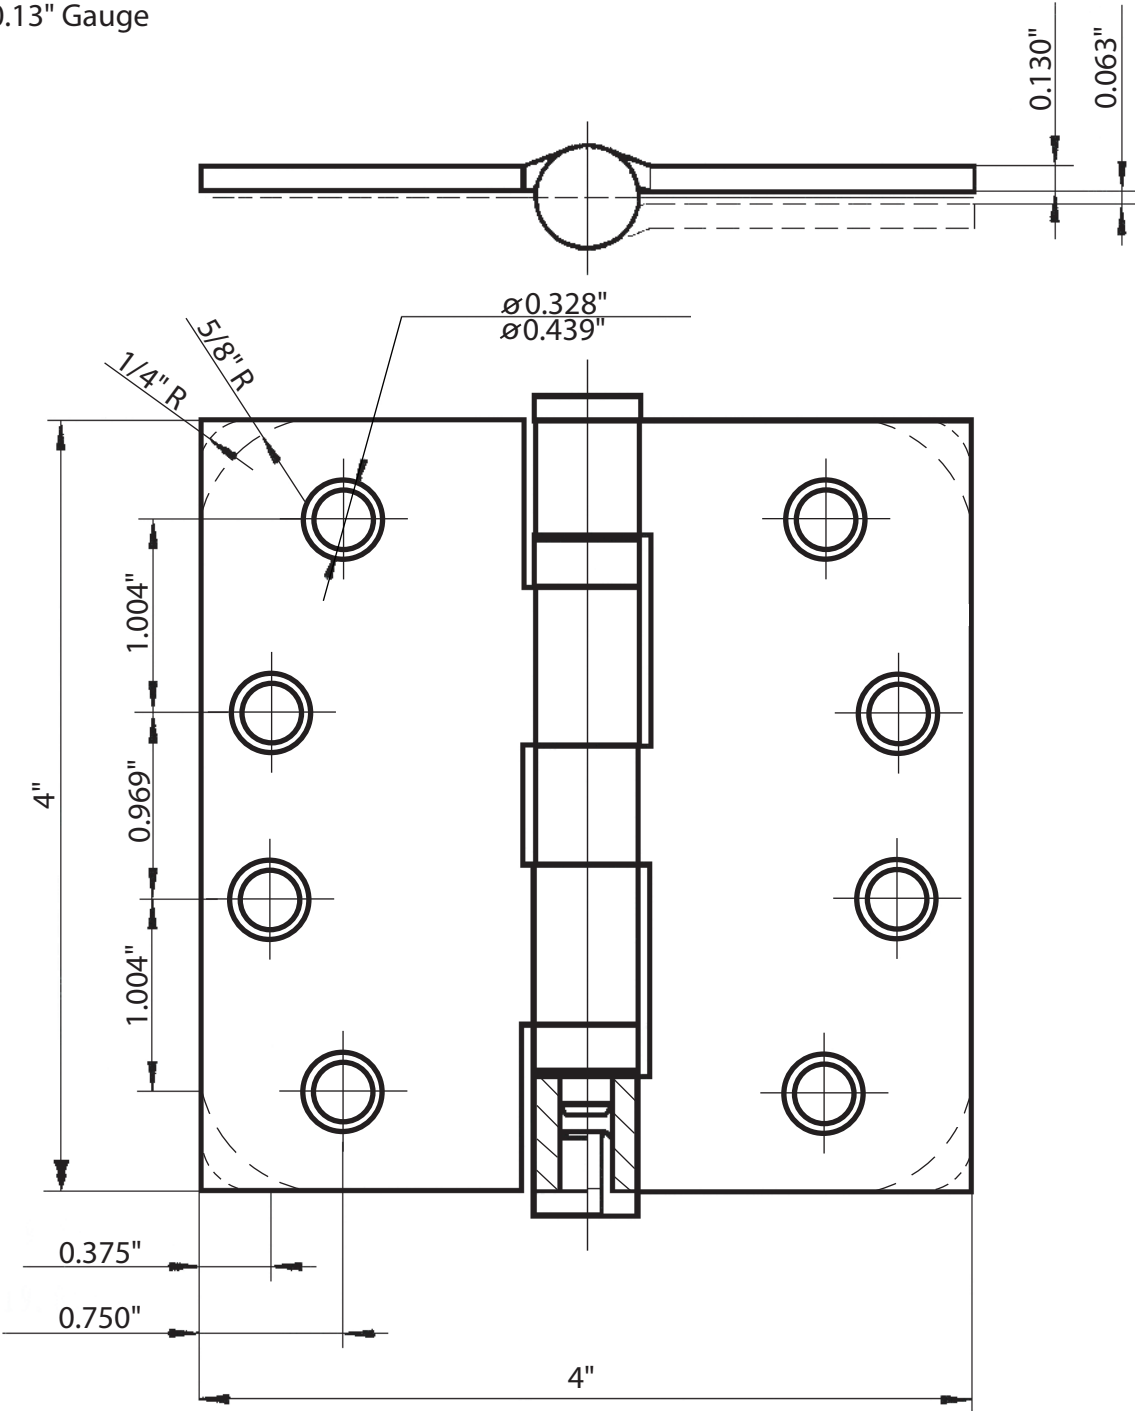

0.13" Gauge

CH401 411 415 Comemrcial Hinge Ball Bearing