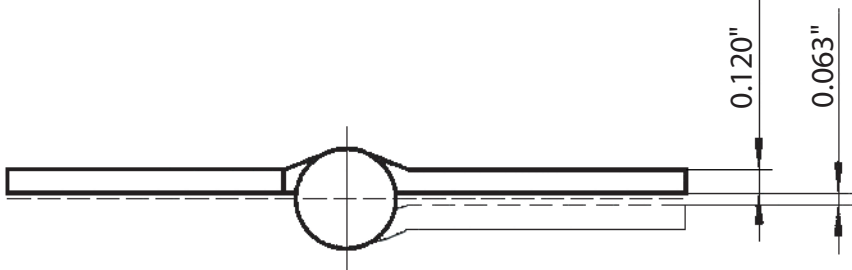

0.12" Gauge

CH350 Comemrcial Hinge Plain Bearing