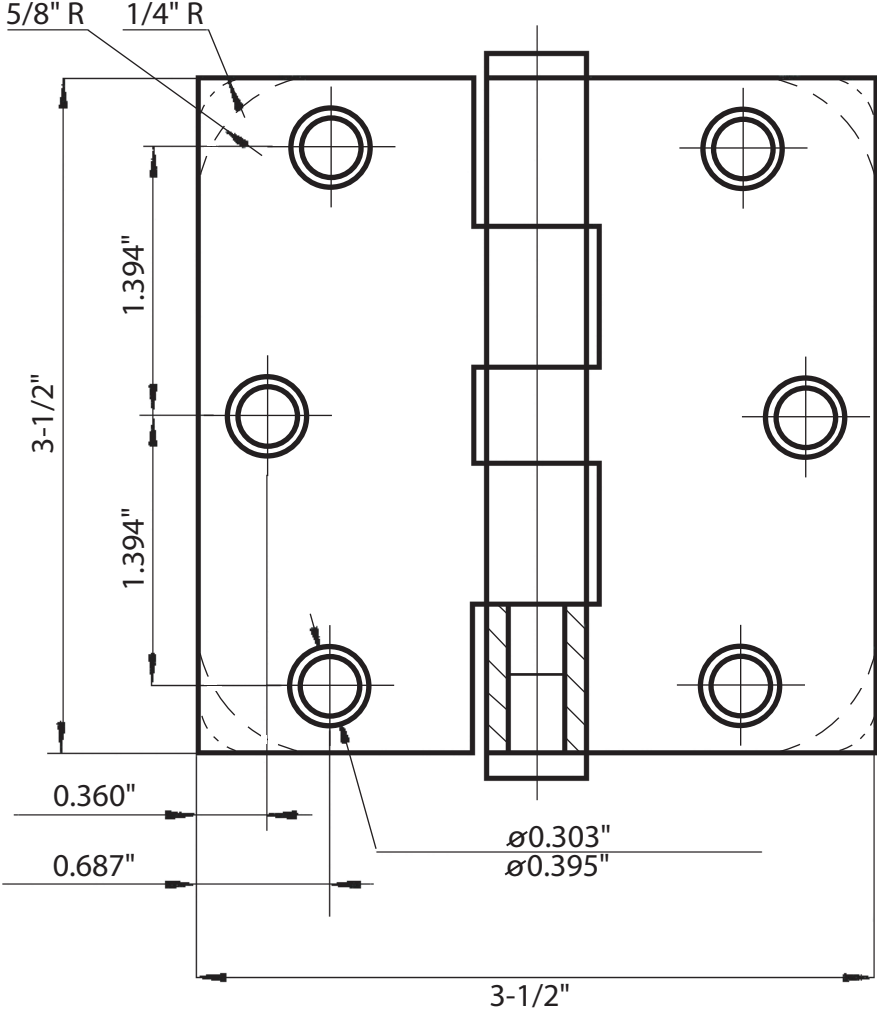

0.12" Gauge

CH350 Comemrcial Hinge Plain Bearing