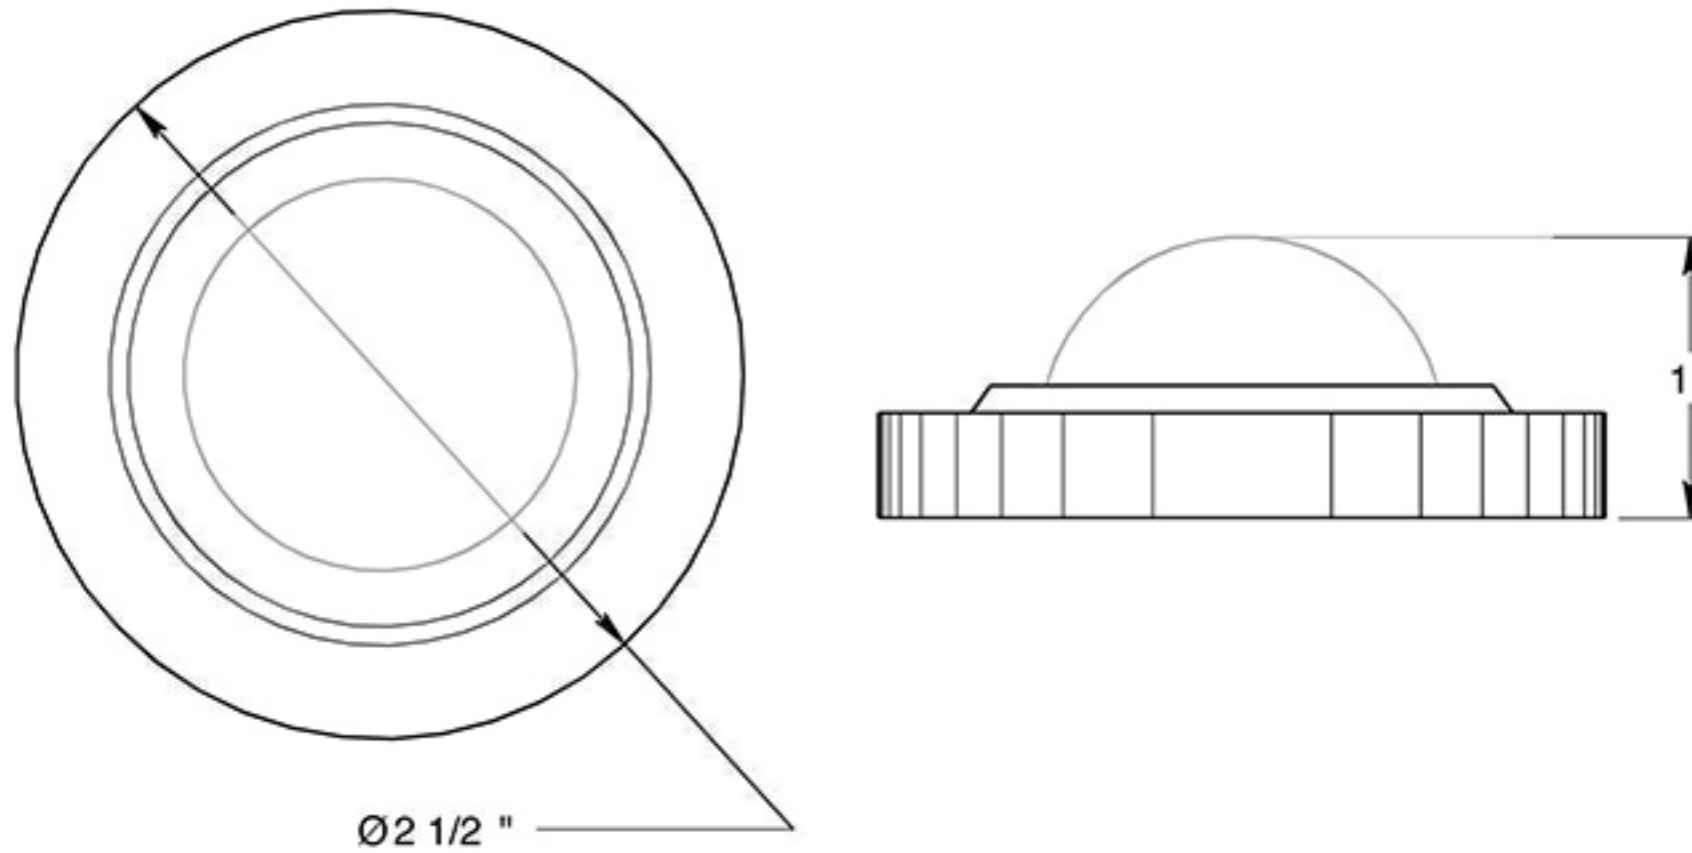

WBC238

2-1/2" ROUND BUMPER / FLUSH MOUNT / CONVEX / SOLID BRASS

DRAWING NOT TO SCALE

NOTE: Deltana reserves the right to constantly improve its products and is not responsible for differences between the product in-hand and the specifications contained in this drawing. We do not recommend to pre-drill holes or pre-cut woods or metals based on the drawing information if the veracity of the specifications has not been proven by the live product.