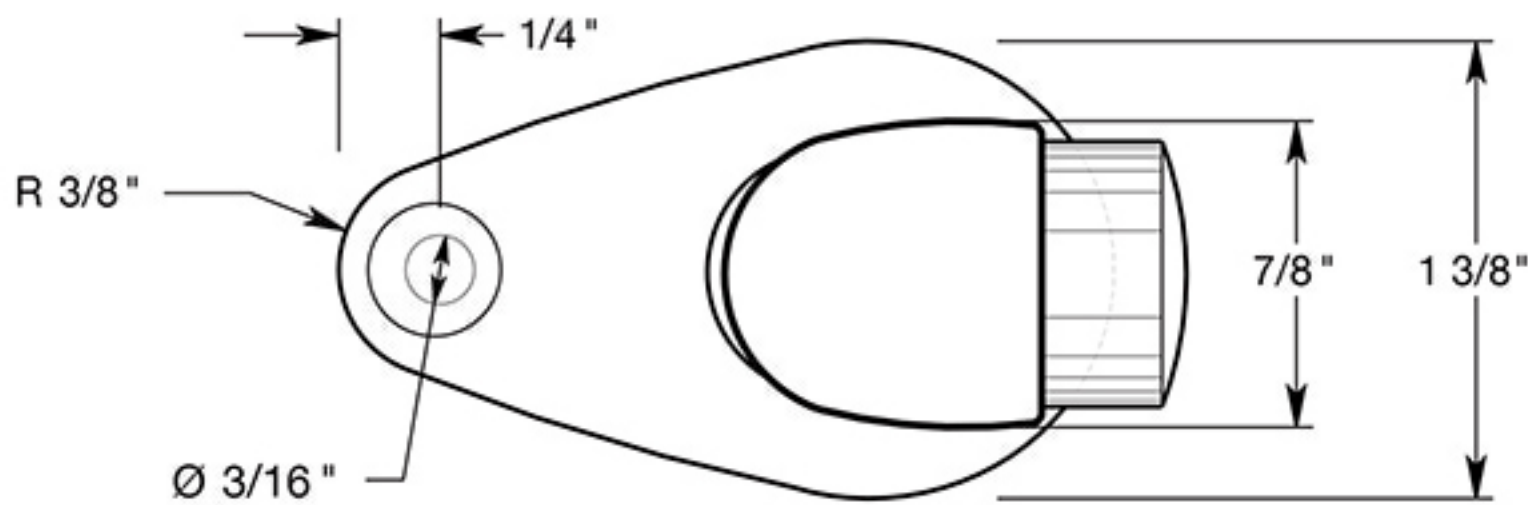

FDB278

2-7/8" DOOR BUMPER / FLOOR MOUNT / SOLID BRASS

DRAWING NOT TO SCALE

NOTE: Deltana reserves the right to constantly improve its products and is not responsible for differences between the product in-hand and the specifications contained in this drawing. We do not recommend to pre-drill holes or pre-cut woods or metals based on the drawing information if the veracity of the specifications has not been proven by the live product.