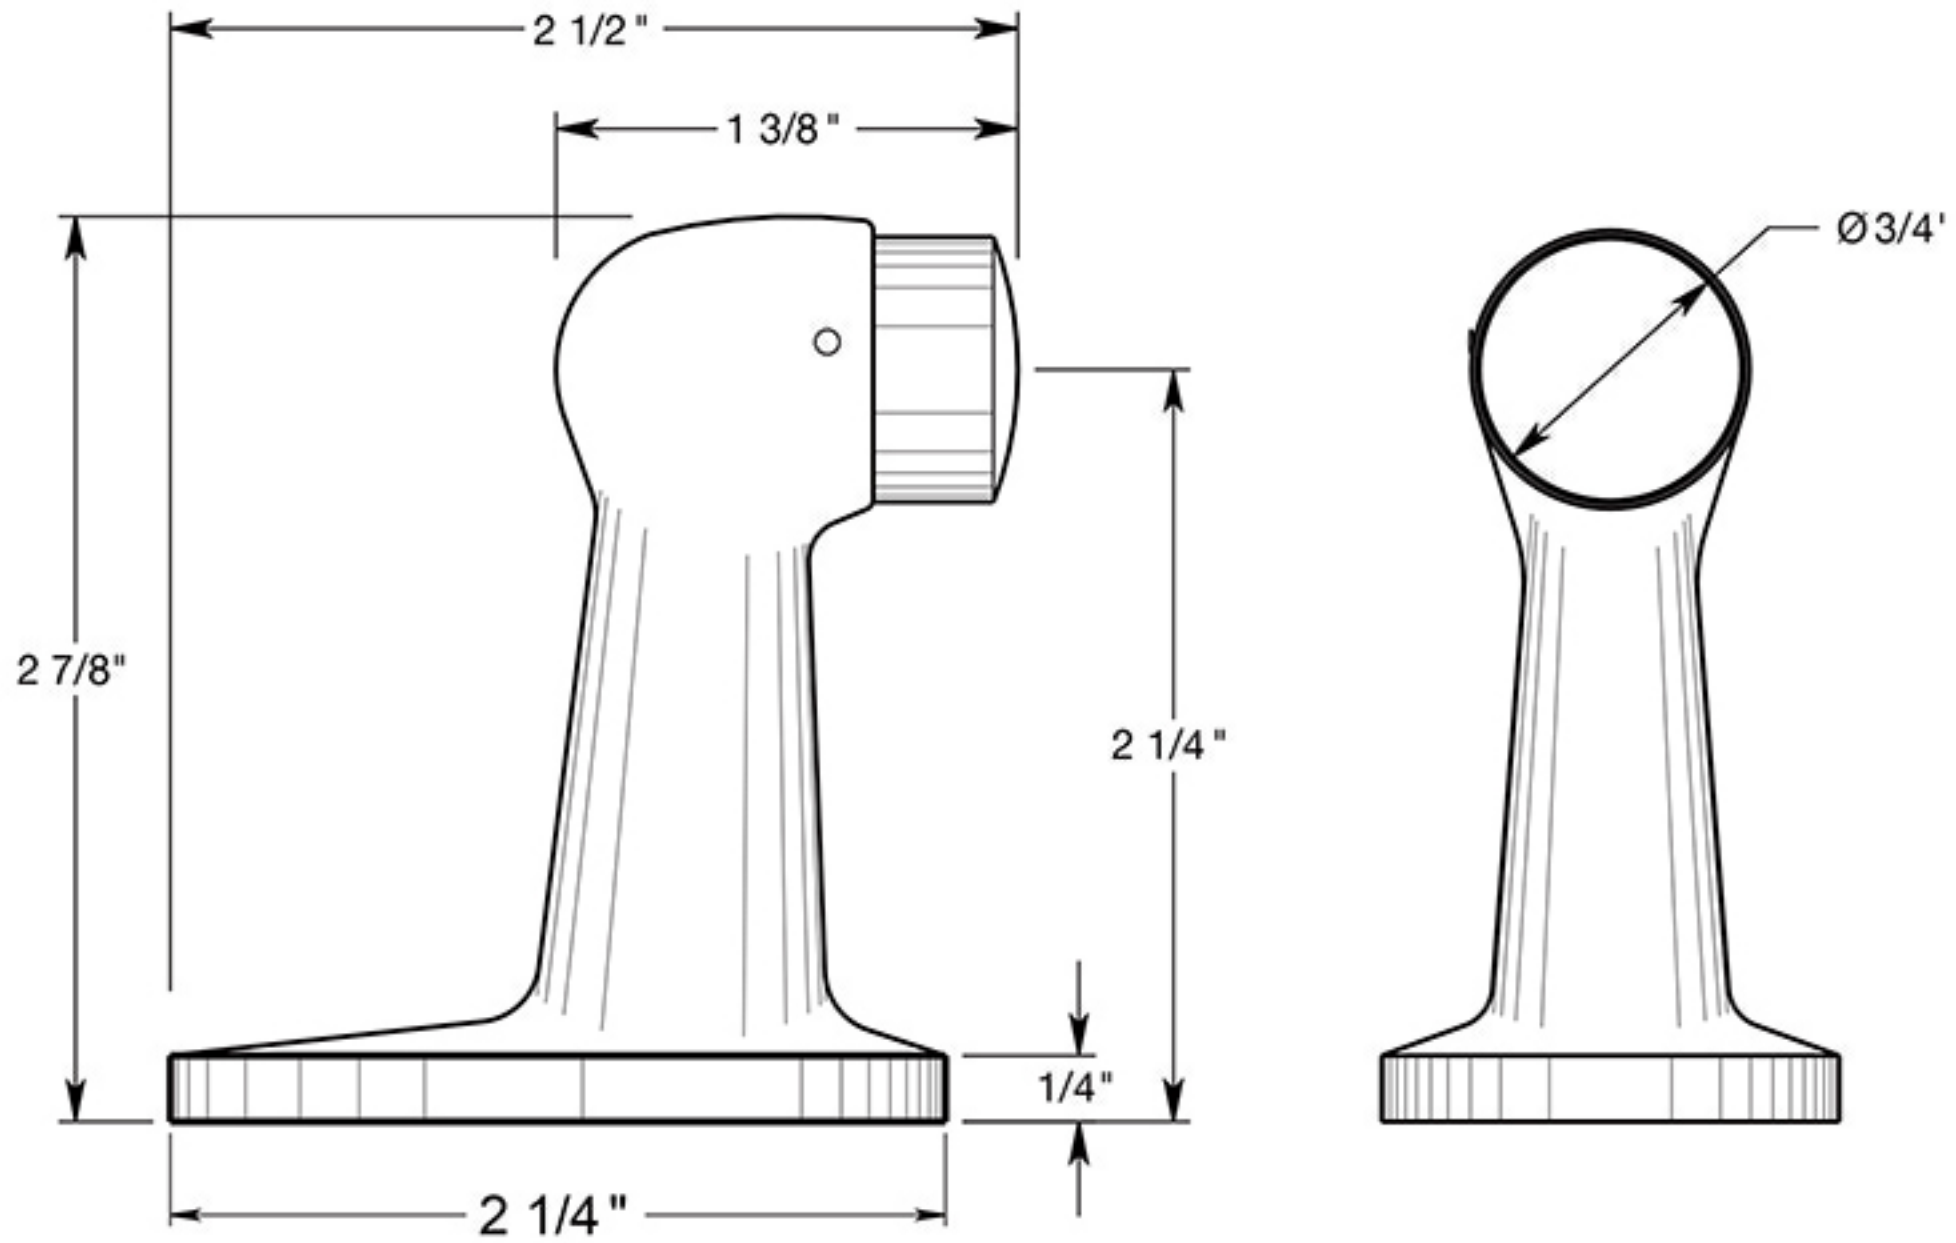

FDB278

2-7/8" DOOR BUMPER / FLOOR MOUNT / SOLID BRASS

DRAWING NOT TO SCALE

NOTE: Deltana reserves the right to constantly improve its products and is not responsible for differences between the product in-hand and the specifications contained in this drawing. We do not recommend to pre-drill holes or pre-cut woods or metals based on the drawing information if the veracity of the specifications has not been proven by the live product.