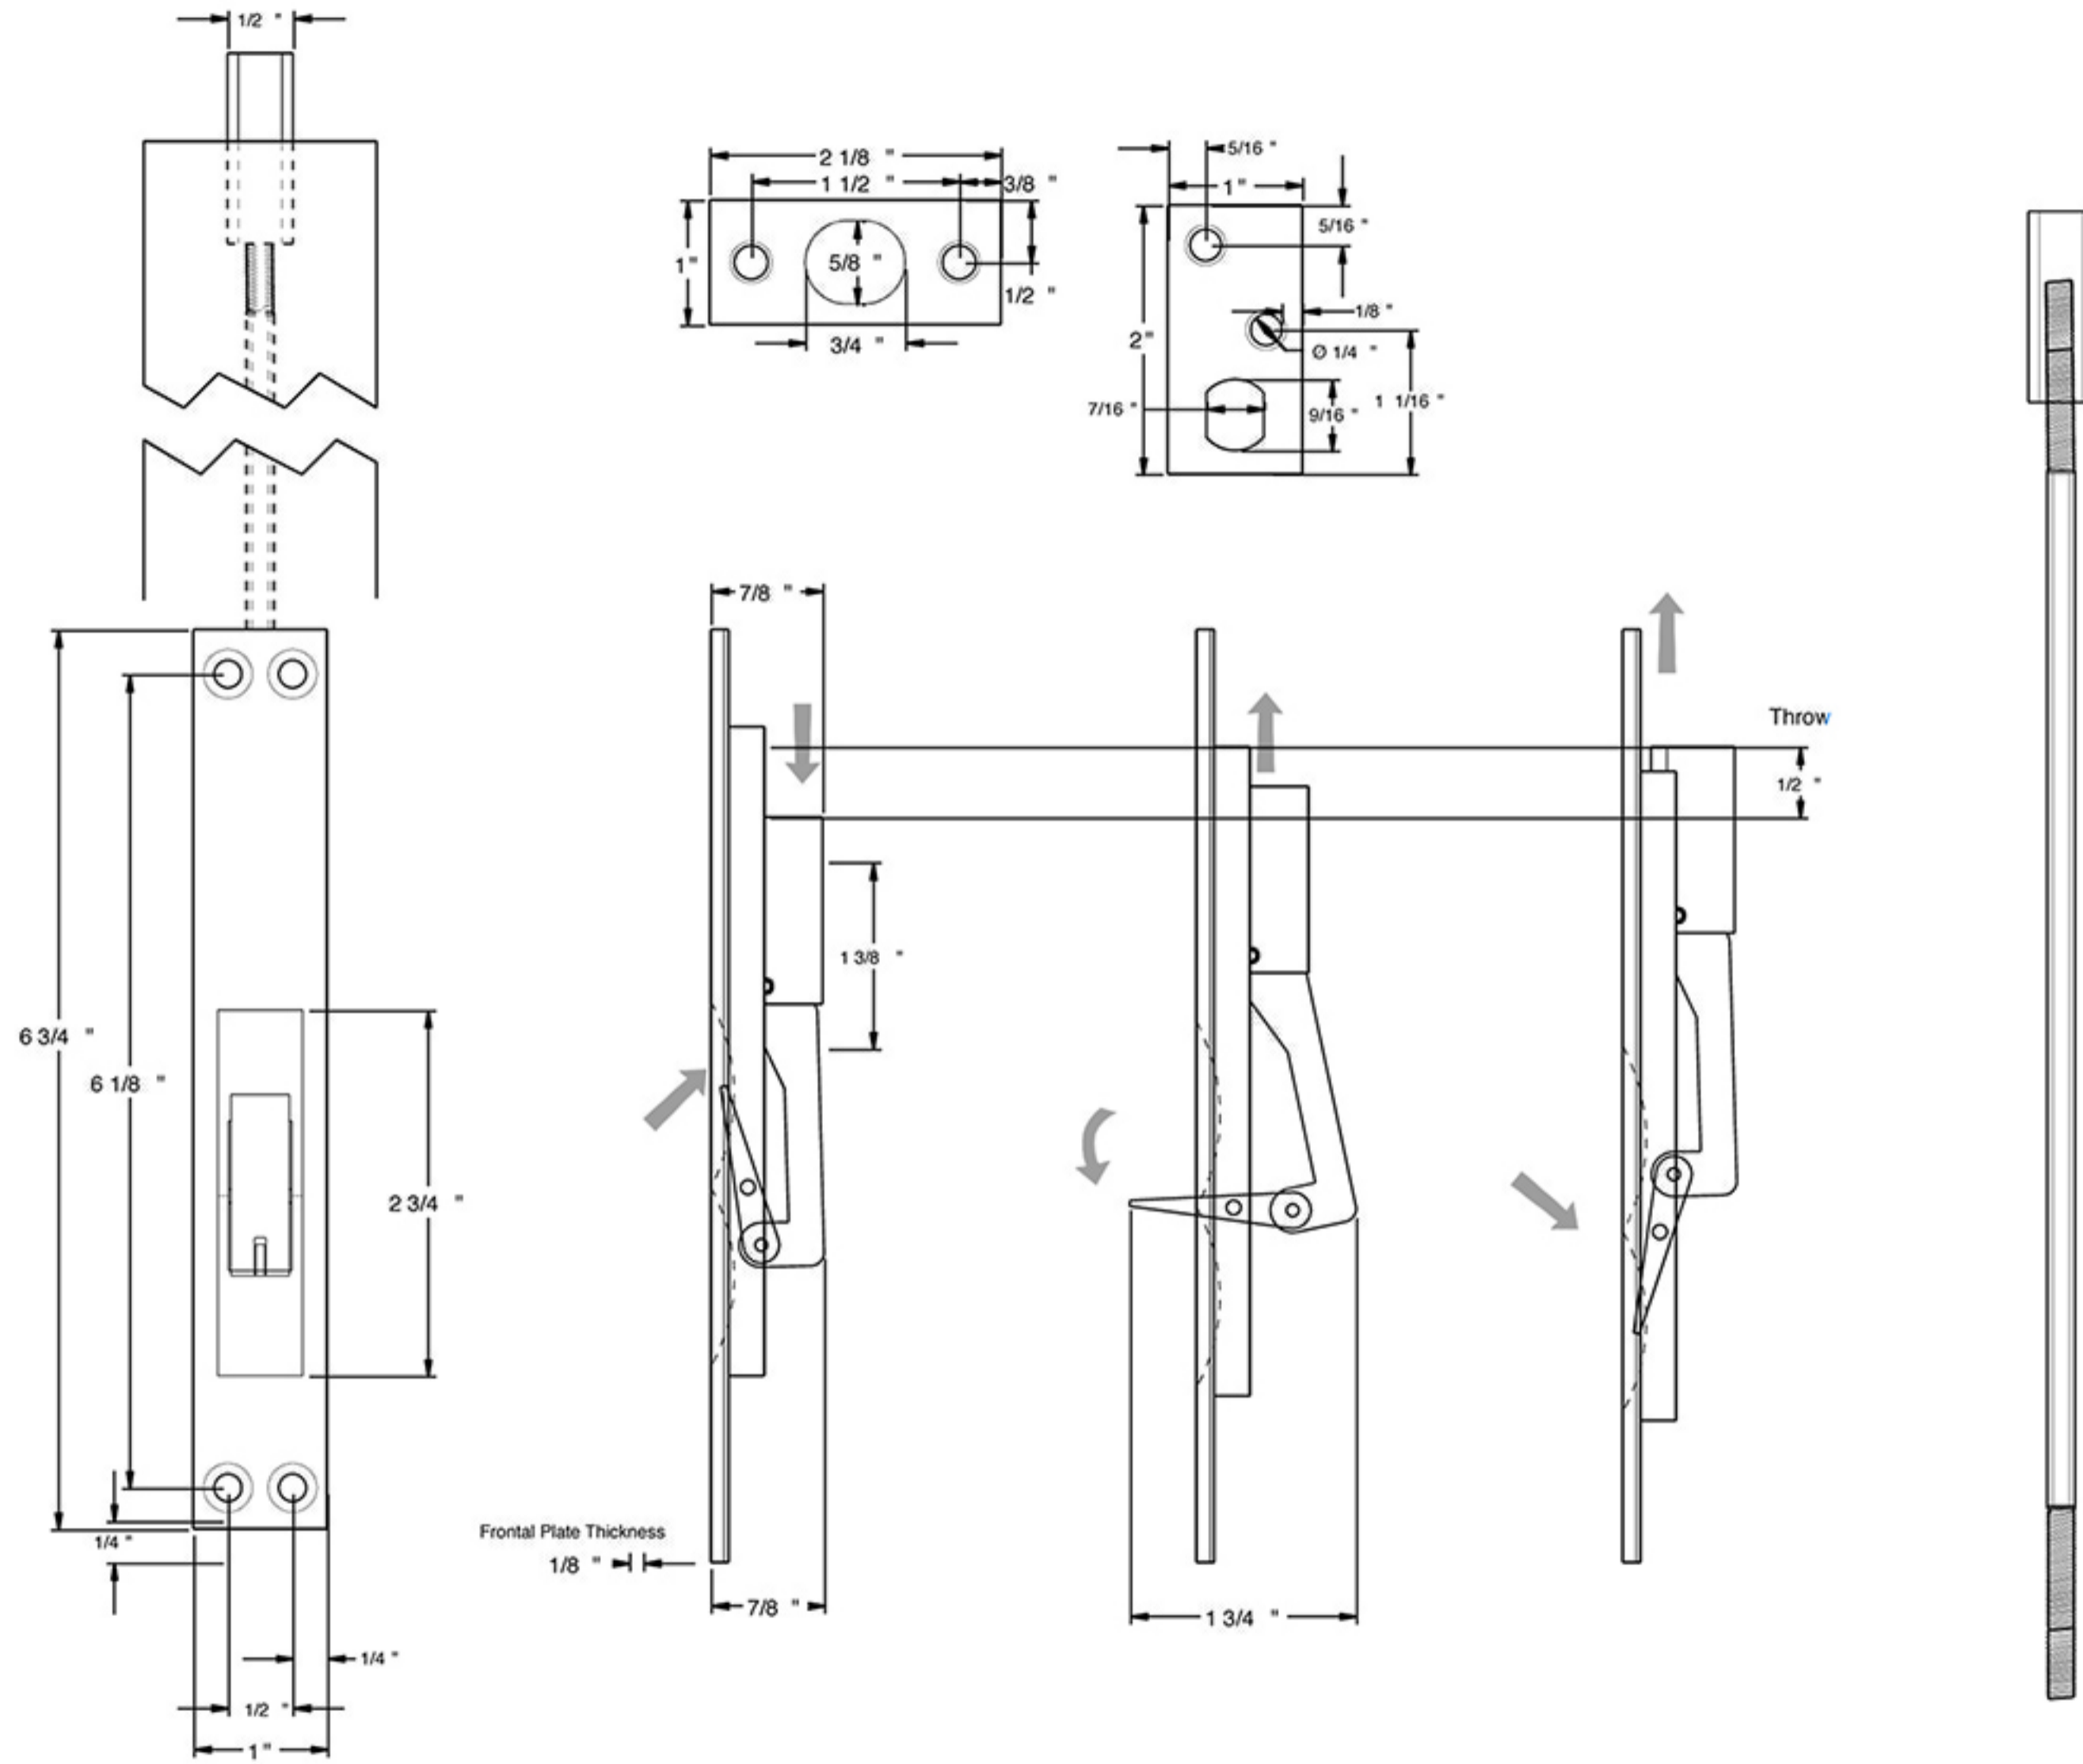

EFB
EXTENSION FLUSH BOLT / SOLID BRASS

Extension Bolt Sizes Available

12" 18" 24"

DRAWING NOT TO SCALE

NOTE: Deltana reserves the right to constantly improve its products and is not responsible for differences between the product in-hand and the specifications contained in this drawing. We do not recommend to pre-drill holes or pre-cut woods or metals based on the drawing information if the veracity of the specifications has not been proven by the live product.