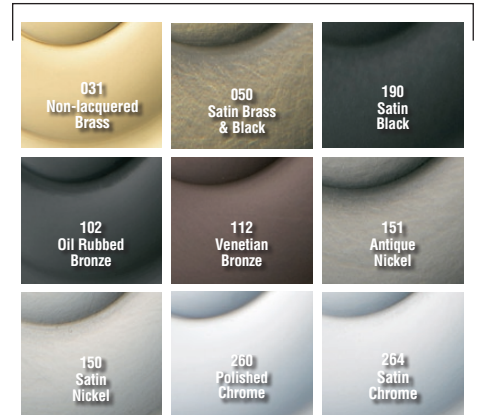

TIER 1 FINISHES