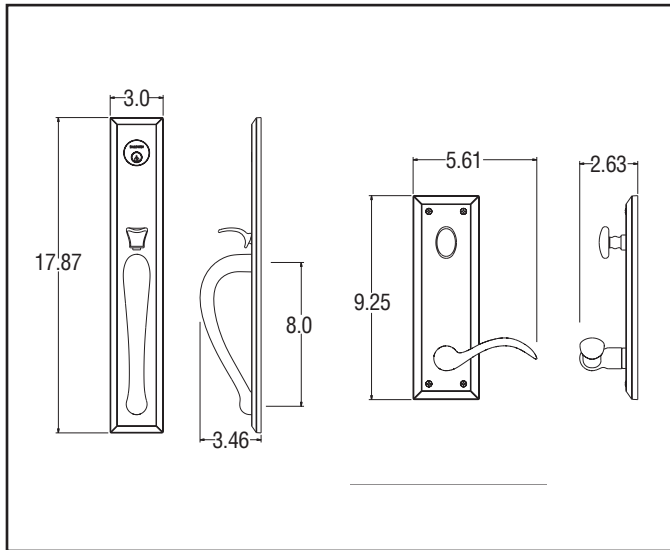

BALDWIN®

6403 - CODY FULL ESCUTCHEON HANDLESET

IMAGES HANDLESET

SPECIFICATIONS

When used in conjunction with Baldwin Commercial HD Mortise Locks:

- > Accessibility Code (ADA) A117.1 for all levers.
- > Certified by Underwriters Laboratories (UL) for use on fire doors up to three-hour rating
- > U L10C / UBC 7-2 (1997) Positive Pressure Rated, UL10B Pressure Rated
- > Material: Solid Forged Brass