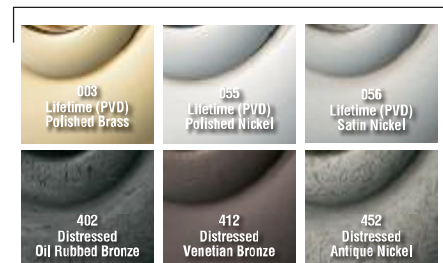

BALDWIN®

5073

ESTATE KNOB

SPECIFICATIONS

- > Certified by Underwriters Laboratories (UL) for use on fire doors up to three-hour rating
- > U L10C / UBC 7-2 (1997) Positive Pressure Rated, UL10B Pressure Rated
- > Material: Solid Brass

SHOWN WITH ROSE 5006

TIER 1 FINISHES

TIER 2 FINISHES

19701 Da Vinci · Lake Forest · California · 92610 · CUSTOMER SERVICE: 800.437.7448 · 8AM - 5PM EST · FAX: 800.255.9785

www.baldwinhardware.com