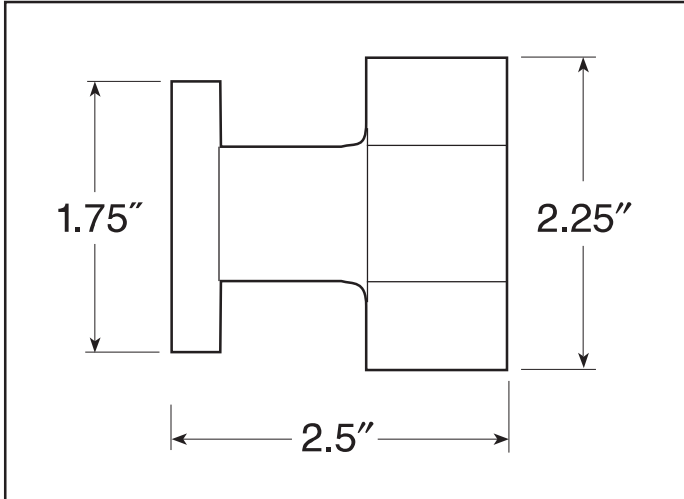

BALDWIN®

5073

ESTATE KNOB

SPECIFICATIONS

- > Certified by Underwriters Laboratories (UL) for use on fire doors up to three-hour rating
- > U L10C / UBC 7-2 (1997) Positive Pressure Rated, UL10B Pressure Rated
- > Material: Solid Brass

SHOWN WITH ROSE 5006

TIER 1 FINISHES

TIER 2 FINISHES

19701 Da Vinci · Lake Forest · California · 92610 · CUSTOMER SERVICE: 800.437.7448 · 8AM - 5PM EST · FAX: 800.255.9785

www.baldwinhardware.com