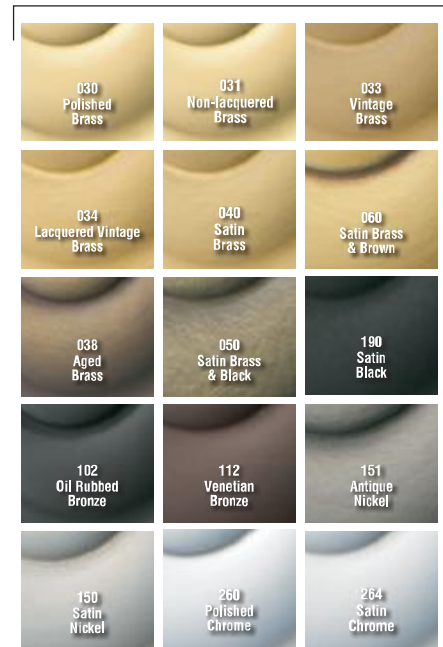

TIER 1 FINISHES