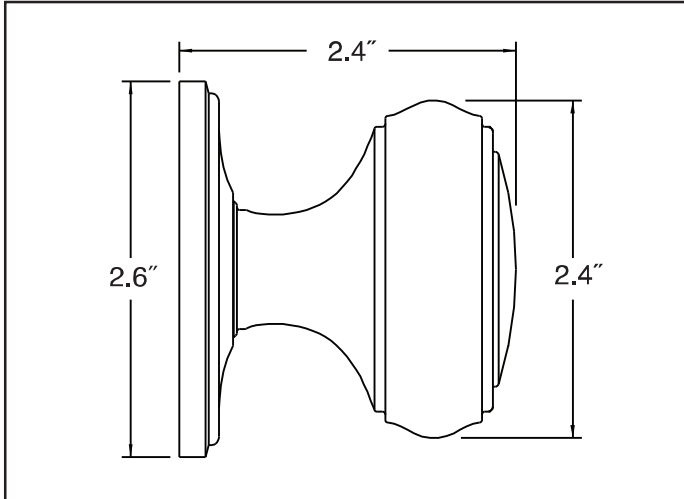

BALDWIN®

5068

ESTATE KNOB

SPECIFICATIONS

- > Certified by Underwriters Laboratories (UL) for use on fire doors up to three-hour rating
- > U L10C / UBC 7-2 (1997) Positive Pressure Rated, UL10B Pressure Rated
- > Material: Solid Brass

SHOWN WITH ROSE 5070

TIER 1 FINISHES

TIER 2 FINISHES

19701 Da Vinci · Lake Forest · California · 92610 · CUSTOMER SERVICE: 800.437.7448 · 8AM - 5PM EST · FAX: 800.255.9785

www.baldwinhardware.com