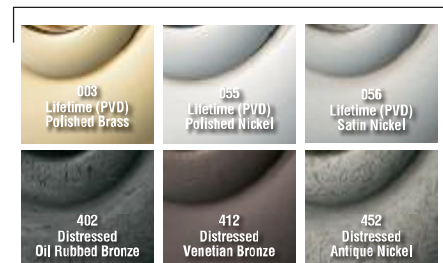

BALDWIN®

5068

ESTATE KNOB

SPECIFICATIONS

- > Certified by Underwriters Laboratories (UL) for use on fire doors up to three-hour rating
- > U L10C / UBC 7-2 (1997) Positive Pressure Rated, UL10B Pressure Rated
- > Material: Solid Brass

SHOWN WITH ROSE 5070

TIER 1 FINISHES

TIER 2 FINISHES

19701 Da Vinci · Lake Forest · California · 92610 · CUSTOMER SERVICE: 800.437.7448 · 8AM - 5PM EST · FAX: 800.255.9785

www.baldwinhardware.com