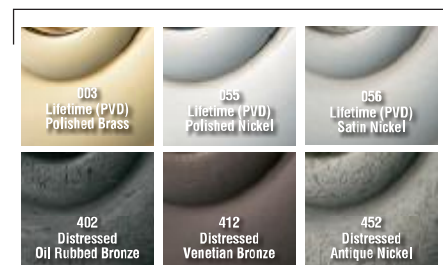

BALDWIN®

5057

ESTATE KNOB

SPECIFICATIONS

- > Certified by Underwriters Laboratories (UL) for use on fire doors up to three-hour rating
- > U L10C / UBC 7-2 (1997) Positive Pressure Rated, UL10B Pressure Rated
- > Material: Solid Brass

SHOWN WITH ROSE 5002

TIER 1 FINISHES

TIER 2 FINISHES

19701 Da Vinci · Lake Forest · California · 92610 · CUSTOMER SERVICE: 800.437.7448 · 8AM - 5PM EST · FAX: 800.255.9785

www.baldwinhardware.com