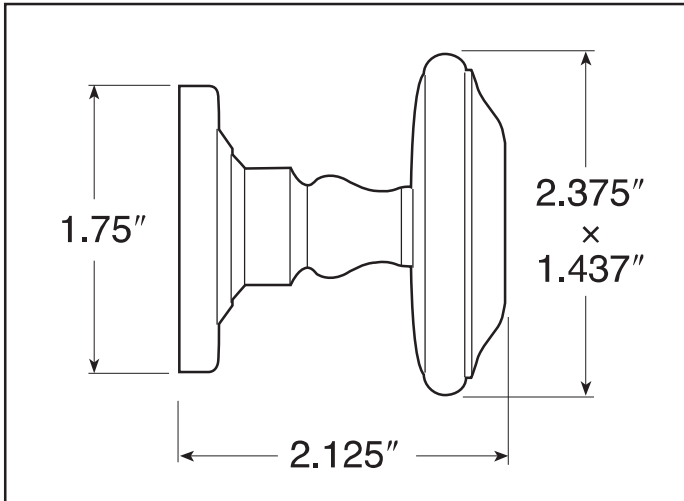

BALDWIN®

5057

ESTATE KNOB

SPECIFICATIONS

- > Certified by Underwriters Laboratories (UL) for use on fire doors up to three-hour rating
- > U L10C / UBC 7-2 (1997) Positive Pressure Rated, UL10B Pressure Rated
- > Material: Solid Brass

SHOWN WITH ROSE 5002

TIER 1 FINISHES

TIER 2 FINISHES

19701 Da Vinci · Lake Forest · California · 92610 · CUSTOMER SERVICE: 800.437.7448 · 8AM - 5PM EST · FAX: 800.255.9785

www.baldwinhardware.com