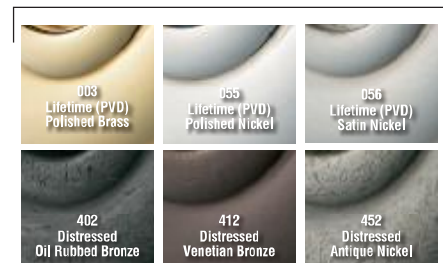

BALDWIN®

5011 ESTATE KNOB

SPECIFICATIONS

- > Certified by Underwriters Laboratories (UL) for use on fire doors up to three-hour rating
- > U L10C / UBC 7-2 (1997) Positive Pressure Rated, UL10B Pressure Rated
- > Material: Solid Brass

SHOWN WITH ROSE 5058

TIER 1 FINISHES

TIER 2 FINISHES

19701 Da Vinci · Lake Forest · California · 92610 · CUSTOMER SERVICE: 800.437.7448 · 8AM - 5PM EST · FAX: 800.255.9785

www.baldwinhardware.com