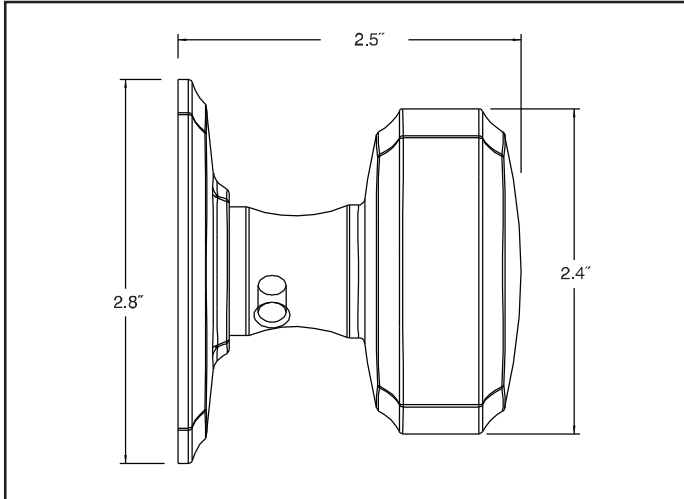

BALDWIN®

5011 ESTATE KNOB

SPECIFICATIONS

- > Certified by Underwriters Laboratories (UL) for use on fire doors up to three-hour rating
- > U L10C / UBC 7-2 (1997) Positive Pressure Rated, UL10B Pressure Rated
- > Material: Solid Brass

SHOWN WITH ROSE 5058

TIER 1 FINISHES

TIER 2 FINISHES

19701 Da Vinci · Lake Forest · California · 92610 · CUSTOMER SERVICE: 800.437.7448 · 8AM - 5PM EST · FAX: 800.255.9785

www.baldwinhardware.com