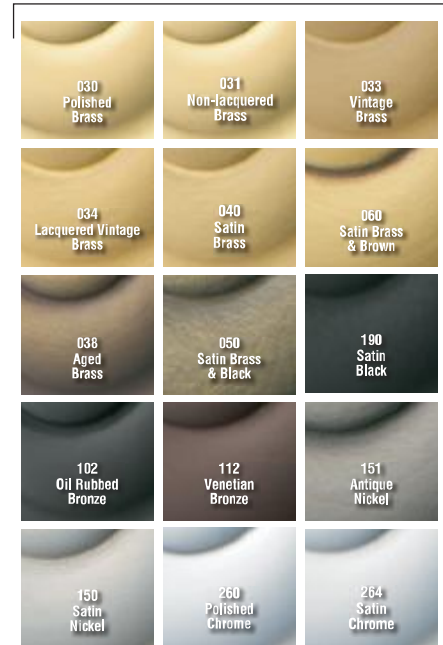

TIER 1 FINISHES