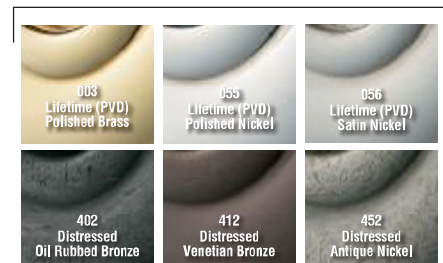

BALDWIN®

5000

ESTATE KNOB

SPECIFICATIONS

- > Certified by Underwriters Laboratories (UL) for use on fire doors up to three-hour rating
- > U L10C / UBC 7-2 (1997) Positive Pressure Rated, UL10B Pressure Rated
- > Material: Solid Brass

SHOWN WITH ROSE 5002

TIER 1 FINISHES

TIER 2 FINISHES

19701 Da Vinci · Lake Forest · California · 92610 · CUSTOMER SERVICE: 800.437.7448 · 8AM - 5PM EST · FAX: 800.255.9785

www.baldwinhardware.com