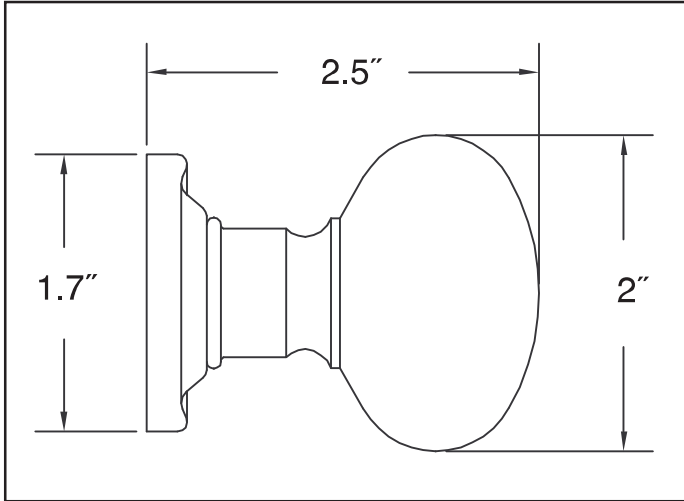

BALDWIN®

5000

ESTATE KNOB

SPECIFICATIONS

- > Certified by Underwriters Laboratories (UL) for use on fire doors up to three-hour rating
- > U L10C / UBC 7-2 (1997) Positive Pressure Rated, UL10B Pressure Rated
- > Material: Solid Brass

SHOWN WITH ROSE 5002

TIER 1 FINISHES

TIER 2 FINISHES

19701 Da Vinci · Lake Forest · California · 92610 · CUSTOMER SERVICE: 800.437.7448 · 8AM - 5PM EST · FAX: 800.255.9785

www.baldwinhardware.com